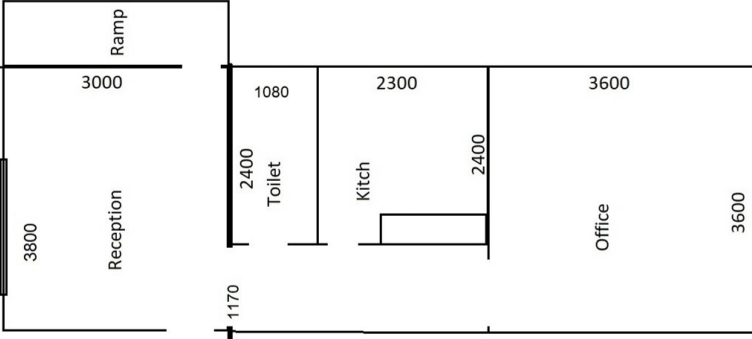

Shed at 477 Devon

Lane

LANE

Personal door

Roller door 7m

↔ 15600 ↔

↔ 13800 ↔

Measurements approx and subject to final measure

Warehouse 205.5sqm approx
Office/Kitch/Receiton 36sqm approx